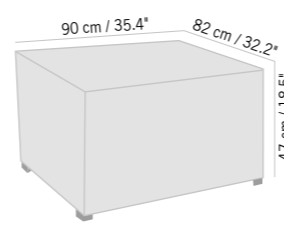

HOUSSE DE PROTECTION FAUTEUIL
PROTECTION COVER ARMCHAIR
HP03535
179 €
+ éco participation 0,12 € TTC