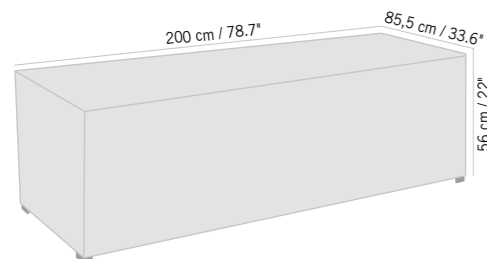

COLLECTION TEKURA

HOUSSE DE PROTECTION x 3/4
PROTECTION COVER
HP03520
329 €
+ éco participation 0,12 € TTC