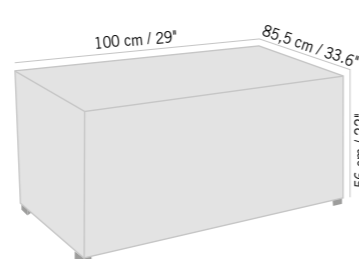

HOUSSE DE PROTECTION x 2/3
PROTECTION COVER
HP03521
239 €
+ éco participation 0,12 € TTC

ENTRETIEN & PROTECTION / CLEANING & PROTECTION

TECK

NETTOYANT DÉGRISSEUR POUR TECK SPRAY 1 L
46 €
NETDFP6

Colisage : 6pcs/1box
Poids : 0,8 kg

PROTECTEUR POUR TECK 0,950L
68 €
PROTDF3

Colisage : 12pcs/1box
Poids : 1,1 kg

INOX

POLISH POUR CHROME ET INOX 0,237 L
32 €
NETO8NP

Colisage : 6pcs/1box
Poids : 0,4 kg

HPL kit

NETTOYANT HPL DEGRAISSANT HYPERACTIF 750 ML
15,90 €
NETHPL1

+

RAVIVEUR PROTECTEUR HPL 250 ML
42,90 €
RAVHPL2

MATÉRIAUX / MATERIALS DESCRIPTION

Aluminium

Tube aluminium extrudé, peinture poudre polyester cuite au four. Pas d'entretien particulier.

Extruded aluminium tube, painting with powder coating. No maintenance required.

Acier inoxydable

Pièces visseries, barres de tension de toiles Sling ou batyline en acier inoxydable. Demande un entretien régulier dès l'apparition de tâches d'oxydation, de préférence avec notre produit STARBRITE Ref NETO8NP

STAINLESS STEEL

Spare parts (screw, tension bars for Sling or Batyline fabrics) in stainless steel. Regular maintenance when appearance of oxidation tasks. We rather recommend our STARBRITE ref. NETO8NP Chrome and stainless polish.

HPL : Stratifié haute pression

Se compose d'une feuille décor imprimée ou teintée dans la masse, imprégnée de résine mélamine, et d'une couche de support par empilage de papier krafts imprégnés de résine phénolique. Facile d'entretien, résiste aux rayures. Tous les matériaux s'altèrent aux UV, le HPL n'échappe pas à cette règle. Notre conseil : si vous avez acheté une table extensible avec un revêtement en HPL, et que cette dernière reste exposée toute l'année aux UV, laissez la table grande ouverte pour éviter une différence de couleur entre la rallonge et les plateaux. Traitement possible avec notre kit HPL.

High Pressure decorative Laminates (HPL), consisting of a surface of decorative paper(s) impregnated with aminoplastic resins and a core made of layers of kraft paper impregnated with phenolic thermosetting resins. All the layers are bonded together with simultaneous application of heat and high specific pressure to obtain a homogeneous non-porous material with increased density. Easy maintenance and cleaning, no special maintenance required. Scratch resistant. Our advise : if you buy an extending table with a HPL top and if the table stay all year long exposed at the UV's, keep the table open to avoid discoloration between extension and tops. Treatment possible with our kit HPL.

Toile Sunbrella®

Tissu d'extérieur en acrylique teinté dans la masse. Excellente tenue des couleurs dans le temps. Bonne résistance à la déchirure et à l'abrasion. Bonne résistance à l'eau - Facile d'entretien. Pensez à hiverner vos coussins.

Outdoor acrylic fabric dyed. Excellent colors in time. Good resistance to tearing and abrasion Good resistance to water. Easy maintenance Think to store your cushions during winter time.

Toile Olefin