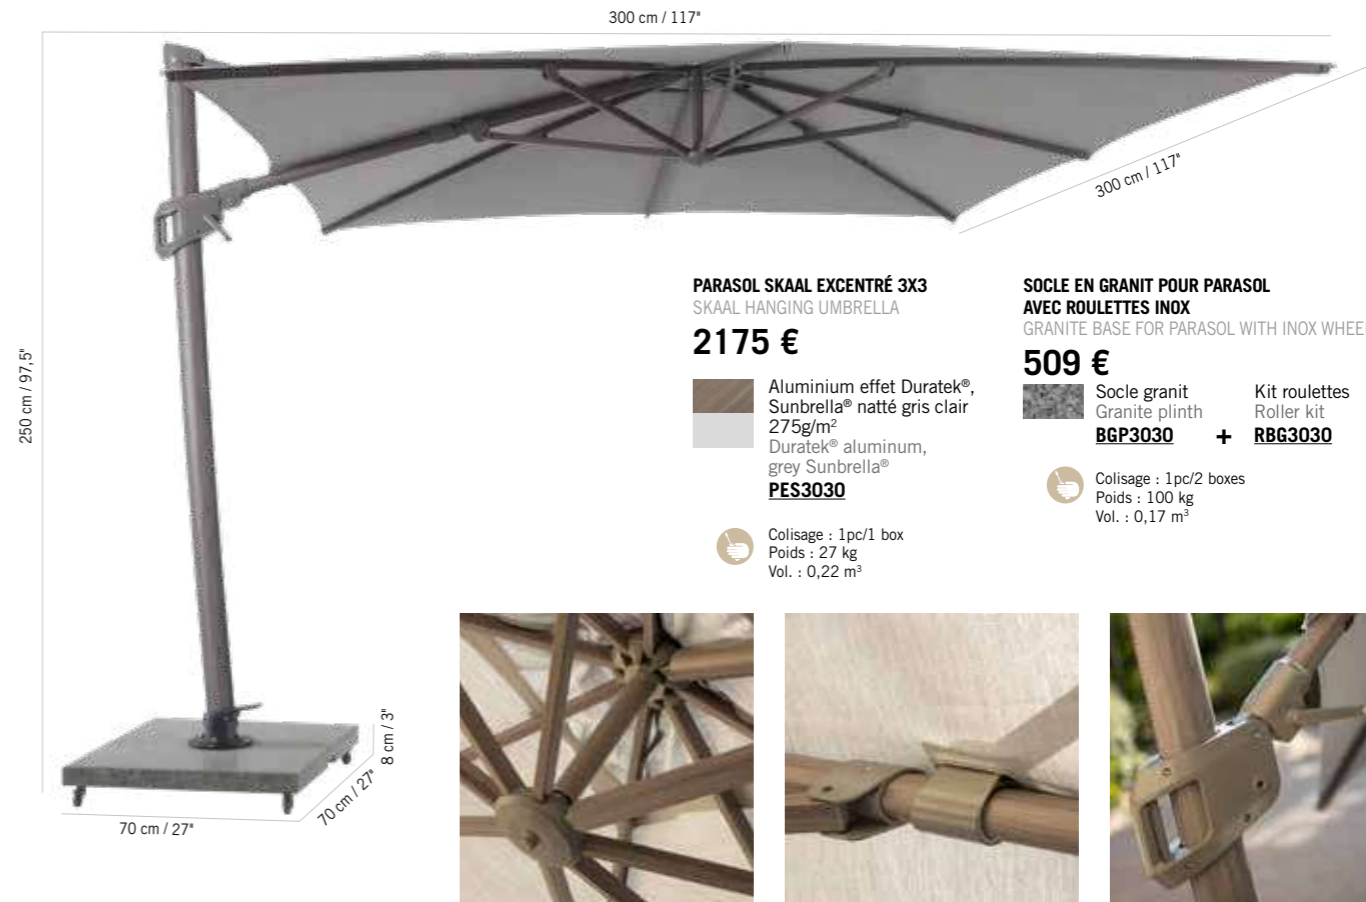

PARASOL SKAAL EXCENTRÉ 3X3
SKAAL HANGING UMBRELLA

2175 €

Aluminium effet Duratek®, Sunbrella® natté gris clair 275g/m²
Duratek® aluminum, grey Sunbrella®
PES3030

Colisage : 1pc/1 box
Poids : 27 kg
Vol. : 0,22 m³

SOCLE EN GRANIT POUR PARASOL AVEC ROULETTES INOX
GRANITE BASE FOR PARASOL WITH INOX WHEELS

509 €

Socle granit Granite plinth
BGP3030 + **RBG3030**

Kit roulettes Roller kit
Colisage : 1pc/2 boxes
Poids : 100 kg
Vol. : 0,17 m³

PARASOL EXCENTRÉ 3X3 SOCLE EN GRANIT AVEC ROULETTES INOX + HOUSSE DE PROTECTION
HANGING UMBRELLA WITH GRANITE BASE, INOX WHEELS + PROTECTION COVER
Ref. **PES3031 + BGP3030 + RBG3030**

2058 €