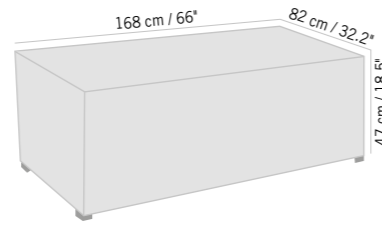

HOUSSE DE PROTECTION x 2/3
PROTECTION COVER
HP03531
239 €
+ éco participation 0,12 € TTC