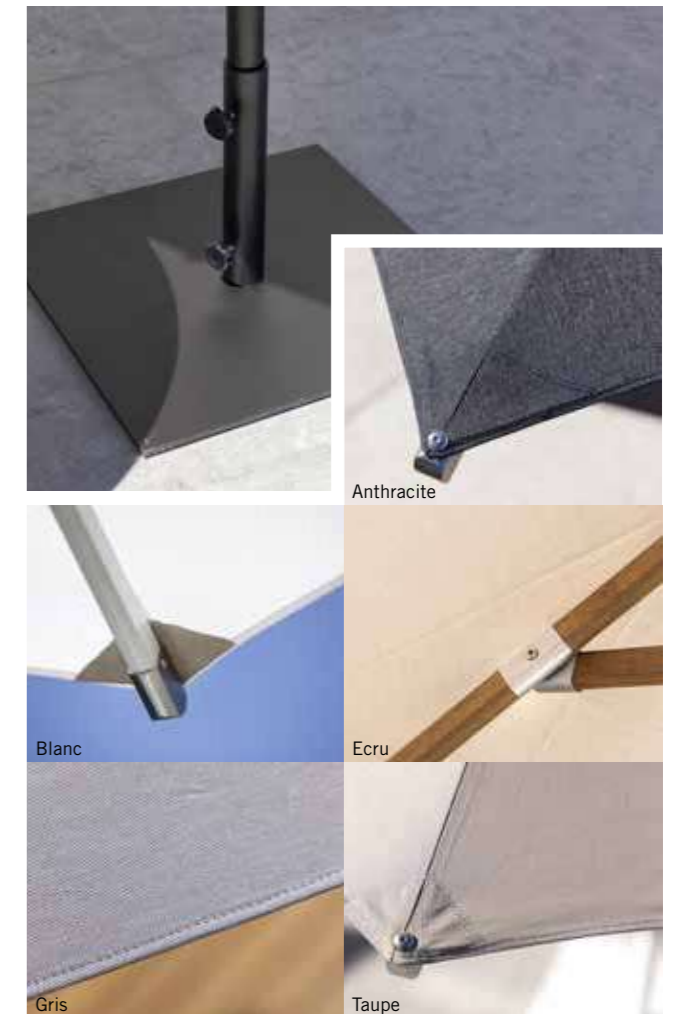

SOCLES

(COMMUNS AUX PARASOLS ALUMINIUM ET TECK)
(FOR ALUMINIUM AND TEAK UMBRELLAS)

SOCLE PARASOL 42X42 POUR Ø 38 MM
UMBRELLA BASE 17" X 17" FOR 1'1/2 POLE
219 €

Noir - Black
SA00138
Blanc - White
SA00238

Colisage : 1pc/1box
Poids : 15 kg
Vol. : 0,03 m³

SOCLE PARASOL 56X56 POUR Ø 48 MM
UMBRELLA BASE 21" X 21" FOR 1'3/4 POLE
329 €

Noir - Black
SA00148
Blanc - White
SA00248

Colisage : 1pc/1box
Poids : 25 kg
Vol. : 0,05 m³

SOCLE PARASOL 68X68 POUR Ø 58 MM
UMBRELLA BASE 26" X 26" FOR 2'1/4 POLE
429 €

Noir - Black
SA00158
Blanc - White
SA00258

Colisage : 1pc/1box
Poids : 35 kg
Vol. : 0,07 m³