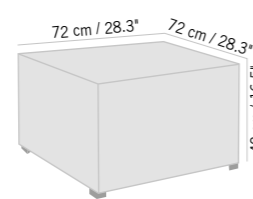

HOUSSE DE PROTECTION FAUTEUIL
PROTECTION COVER ARMCHAIR
HP03536
139 €
+ éco participation 0,12 € TTC