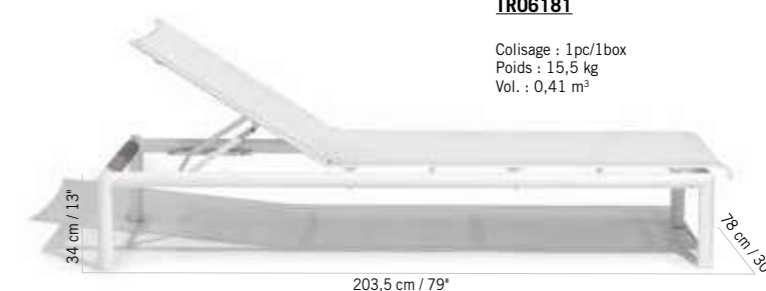

Bastingage

Une collection inspirée du monde du nautisme, robuste et douce dans ses formes grâce à ses tubes en aluminium mélangé au Duratek®.

Matières : Aluminium, insert en Duratek® sans entretien, toile Ateja chinée, coussinage Ateja, HPL finition béton ciré

Entretien : Les tables et les assises peuvent rester dehors toute l'année. Les coussins sont déperlants mais doivent être hivernés. Nous conseillons de nettoyer le plateau des tables en HPL après chaque repas à l'eau savonneuse ou au nettoyant pour vitres. Ne pas utiliser de produits abrasifs pour l'entretien du Duratek®.

Bastingage is a tribute to sailing. Strong and soft at the same time, like a ship rail, thanks to its round aluminum shapes and its Duratek® teak insert.

Materials: Aluminum, teak Duratek® finish insert with no maintenance, Ateja sling and cushions, white wash concrete HPL

Maintenance: Chairs and tables can stay outside all year long. Cushions are water repellent, but need to be stored in winter. It is advisable to clean up the table HPL top after each meal. Do not use abrasive products to clean Duratek® frames.

LIT DOUBLE BASTINGAGE
2 COUSSINS ARTICULÉS INCLUS
TROU PARASOL Ø 58 MM
BASTINGAGE DOUBLE DAYBED
TWO CUSHIONS ARTICULATED INCLUDED
UMBRELLA HOLE

3949 €
+ éco participation 4,40 € TTC

Aluminium blanc, insert Duratek®, toile Ateja blanc chiné. White aluminum frame, Duratek® insert, white grey Ateja sling
DBB6100

Aluminium gris espace, insert Duratek®, toile Ateja blanc chiné. Space grey aluminum, Duratek® insert, white grey Ateja sling
DBB6110

Colisage : 1pc/1box
Poids : 64,5kg
Vol. : 0,98 m³

BAIN DE SOLEIL BASTINGAGE EMPILABLE
ROUES ARRIERES
BASTINGAGE STACKABLE SUNLOUNGER
BACKWHEELS

1129 €
+ éco participation 1,20 € TTC