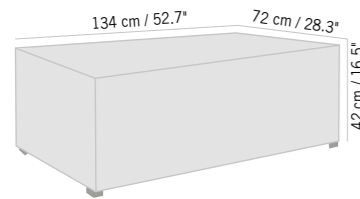

COLLECTION SKAAL (SMALL)

HOUSSE DE PROTECTION x 2/3
PROTECTION COVER
HP03532
229 €
+ éco participation 0,12 € TTC