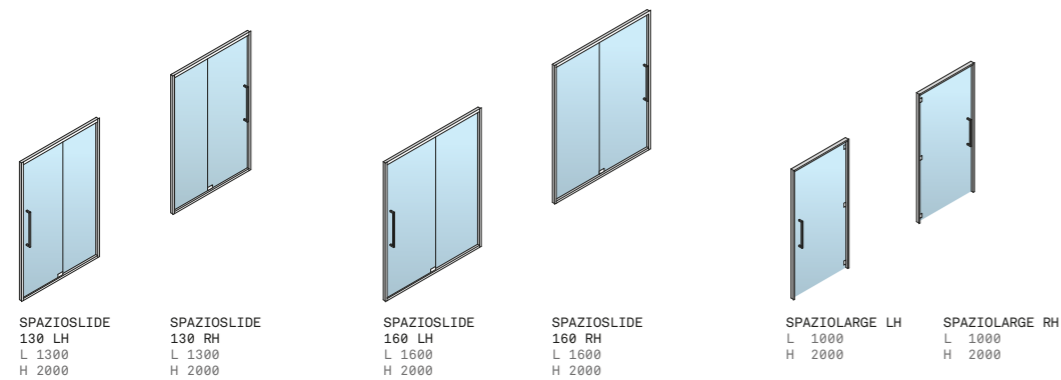

PORTE E VETRATE

DOORS AND GLASS PANELS

Le speciali porte Effe per hammam sono progettate per ottenere una tenuta perfetta alla fuoriuscita del vapore, garantendo il giusto ricircolo d'aria. L'acciaio inox, l'alluminio e il vetro temperato di 8 mm di spessore rendono ogni modello molto durevole e facilmente abbinabile allo stile di ogni arredamento. Grazie alle porte Effe, anche la semplice doccia di casa può essere trasformata in un perfetto bagno turco.

The special doors created by Effe for Hammams are designed to ensure a perfect seal against the escape of steam thus ensuring proper air circulation. Stainless steel and 8mm-thick toughened glass make each model tough and long-lasting and easily adaptable to any furnishing style. Effe's special doors also enable any ordinary home shower to be transformed into the perfect Turkish bath.