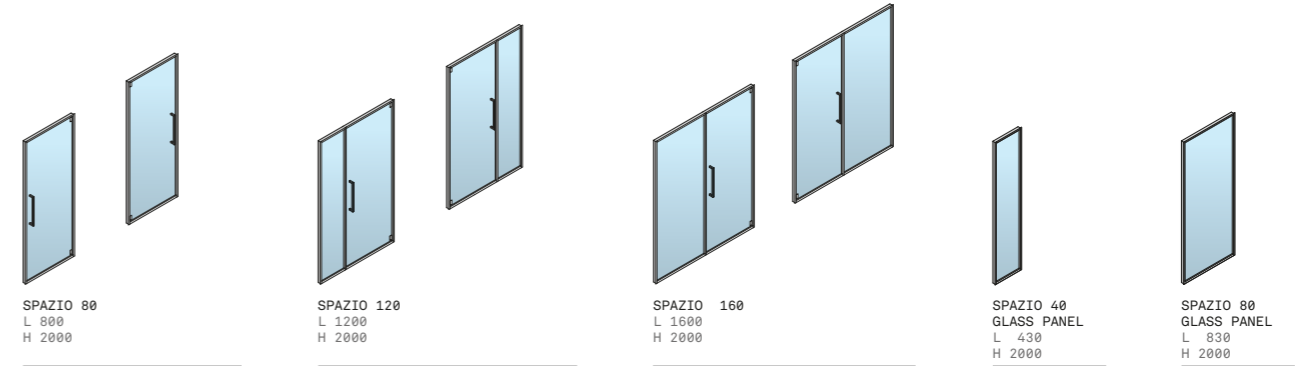

PORTE E VETRATE

DOORS AND GLASS PANELS

Le speciali porte Effe per hammam sono progettate per ottenere una tenuta perfetta alla fuoriuscita del vapore, garantendo il giusto ricircolo d'aria. L'acciaio inox, l'alluminio e il vetro temperato di 8 mm di spessore rendono ogni modello molto durevole e facilmente abbinabile allo stile di ogni arredamento. Grazie alle porte Effe, anche la semplice doccia di casa può essere trasformata in un perfetto bagno turco.

The special doors created by Effe for Hammams are designed to ensure a perfect seal against the escape of steam thus ensuring proper air circulation. Stainless steel and 8mm-thick toughened glass make each model tough and long-lasting and easily adaptable to any furnishing style. Effe's special doors also enable any ordinary home shower to be transformed into the perfect Turkish bath.