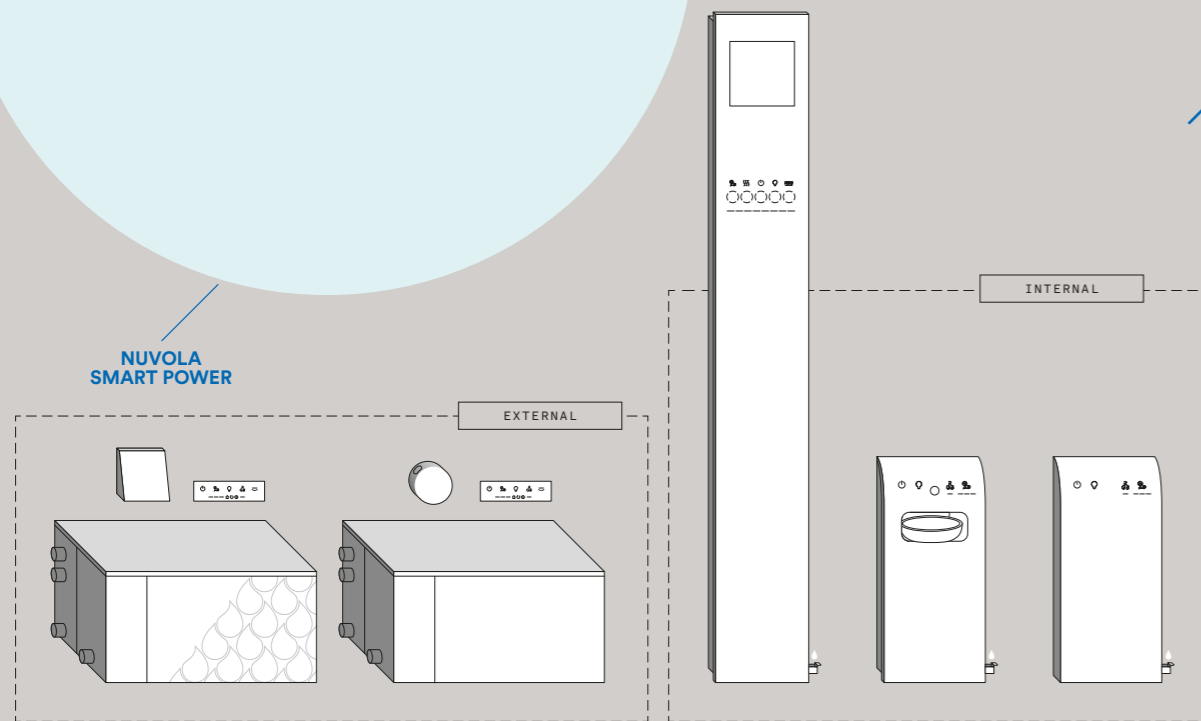

Il sistema combinato Effe consente la scelta tra Biosauna, un percorso a metà strada fra la sauna finlandese e la natura mediterranea del bagno di vapore, o sauna tradizionale, caratterizzata da temperature fino a 100°C con bassa umidità. Il sistema combinato può essere applicato a tutte le saune Effe.

The Bio-sauna is a sauna whose temperature ranges from 50 to 60°C with humidity between 60-70%. The built-in vaporiser allows you to set your preferred temperature and the Bio heater creates the perfect balance between heat and humidity. The combined Effe system allows you to choose between a Bio-sauna, a halfway house between the Finnish sauna and the Mediterranean nature of the steam bath, or a traditional sauna with low humidity and a temperature of up to 100°C. This combined system can be installed in all Effe saunas.

Bio-sauna

Traditional sauna

LA SCELTA DI GENERATORI DI VAPORE EFFE

YOUR CHOICE OF EFFE STEAM GENERATORS

HAMMAM SIZE

90^{m³}
AND MORE

NUVOLA SMART POWER

NUVOLA