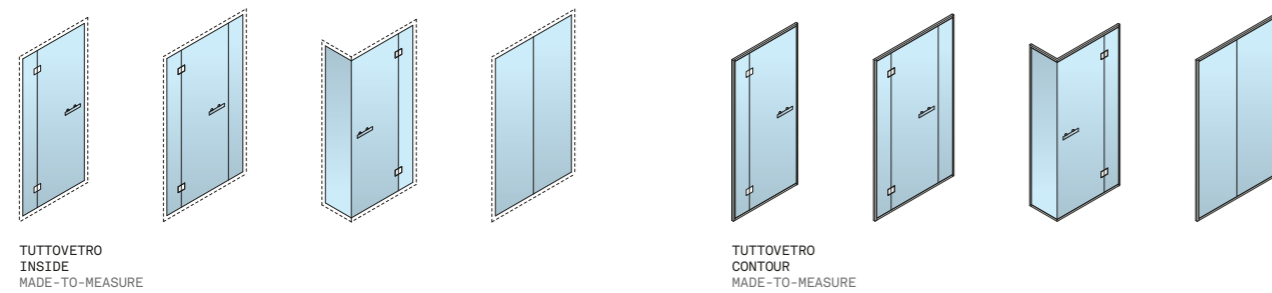

PORTE E VETRATE

DOORS AND GLASS PANELS

Le speciali porte Effe per hammam sono progettate per ottenere una tenuta perfetta alla fuoriuscita del vapore, garantendo il giusto ricircolo d'aria. L'acciaio inox, l'alluminio e il vetro temperato di 8 mm di spessore rendono ogni modello molto durevole e facilmente abbinabile allo stile di ogni arredamento. Grazie alle porte Effe, anche la semplice doccia di casa può essere trasformata in un perfetto bagno turco.

The special doors created by Effe for Hammams are designed to ensure a perfect seal against the escape of steam thus ensuring proper air circulation. Stainless steel and 8mm-thick toughened glass make each model tough and long-lasting and easily adaptable to any furnishing style. Effe's special doors also enable any ordinary home shower to be transformed into the perfect Turkish bath.