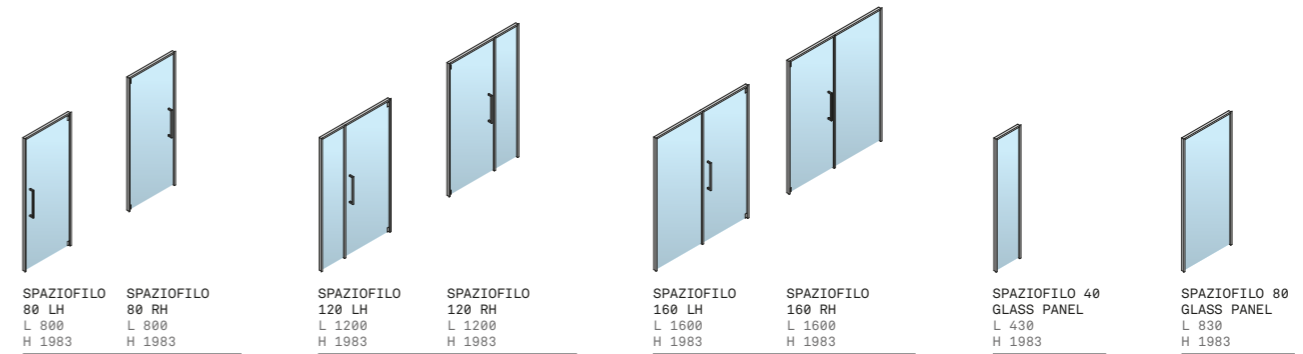

PORTE E VETRATE

DOORS AND GLASS PANELS

Le speciali porte Effe per hammam sono progettate per ottenere una tenuta perfetta alla fuoriuscita del vapore, garantendo il giusto ricircolo d'aria. L'acciaio inox, l'alluminio e il vetro temperato di 8 mm di spessore rendono ogni modello molto durevole e facilmente abbinabile allo stile di ogni arredamento. Grazie alle porte Effe, anche la semplice doccia di casa può essere trasformata in un perfetto bagno turco.

The special doors created by Effe for Hammams are designed to ensure a perfect seal against the escape of steam thus ensuring proper air circulation. Stainless steel and 8mm-thick toughened glass make each model tough and long-lasting and easily adaptable to any furnishing style. Effe's special doors also enable any ordinary home shower to be transformed into the perfect Turkish bath.