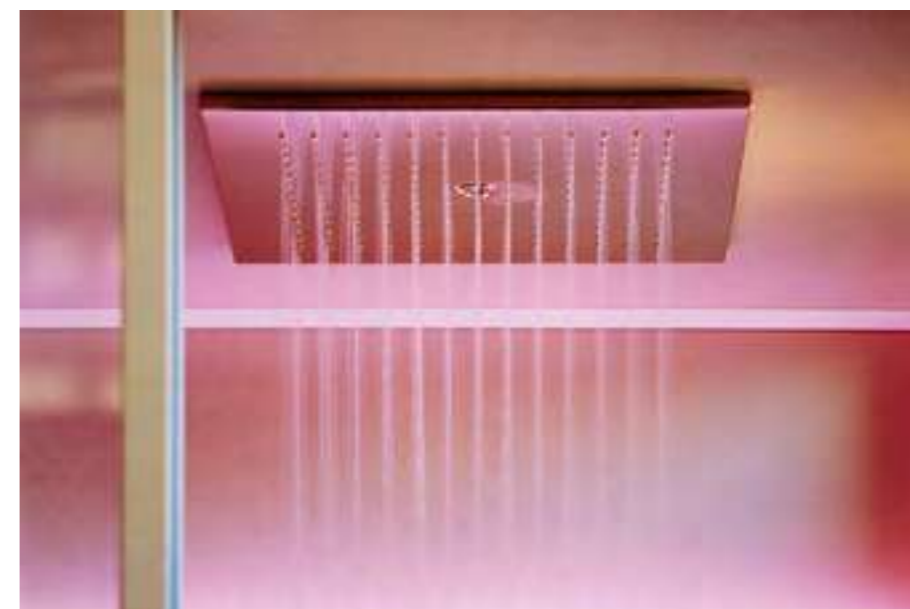

Dimensioni
Dimensions

H-Small
131 x 92 x h 220 cm

H-Medium
152 x 102 x h 220 cm

H-Large
173 x 102 x h 220 cm

Su misura
Custom size

> 1
> 2
Hamam and shower:
3.5 mm laminated grès
porcelain.
Version: H-Medium
Cloud - White Cloud.

1 >